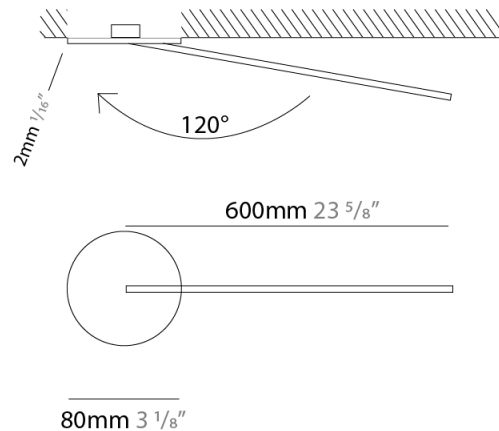

PROJECT
TYPE
SPECIFIER
QUANTITY
DATE

SPILLO 1 ROD RECESSED

D46024- -

base number
Color   Finish
Temperature   Options

1. To build a product code in our configurator select the specify button on the base model # product page
2. To build a manual product code on this datasheet choose from the options listed below in blue font and add the suffix to the base model #

GENERAL

Series: Spillo
Subseries: Spillo 1 Rod
Brand: Icone
Division: Design
Mounting Type: Recessed
Mounting Location: Wall
Subcategory: Ambient

PHYSICAL

Shape: Rectangle
Width (mm): 50
Width (in): 1 ¹⁵/₁₆
Height (mm): 600
Height (in): 23 ⁵/₈
Light Distribution: Adjustable
Fixture Finish: WHI / BLK / CHR / BGD
Fixture Material: Brass

ELECTRICAL

Lamp Type: LED
Total Output Wattage (W): 7.92
Dimming: Non-Dimmable
Driver Included: No
Driver Location: Remote
Driver Type: Constant Voltage - 120Vac
Driver Class: Class 2
Input Voltage (V): 120
Output Voltage (V): 12
Upon Request: (Not included, see components) 0-10Vdc dimming / 277Vac

LED

Color Temperature (°K): 2700 / 3000
Nominal Lumen (lm): 660
CRI: >90 CRI
Lamp Life (hrs): 50000

OPTICAL

Adjustability: Tilt 120°

RATINGS AND CERTIFICATIONS

Certified By: Certified for North American Standards
IP rating: IP20