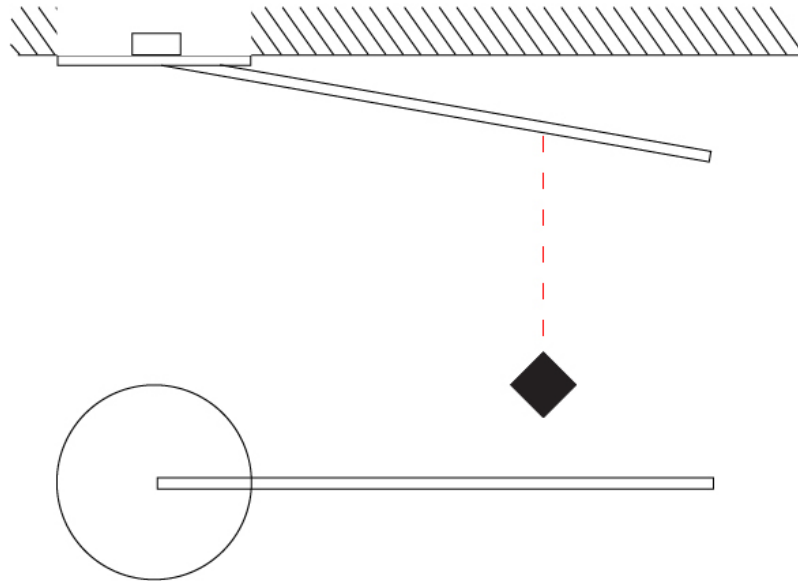

SPILO 1 ROD RECESSED

D46024-

PROJECT _____

TYPE _____

SPECIFIER _____

QUANTITY _____

DATE _____

D