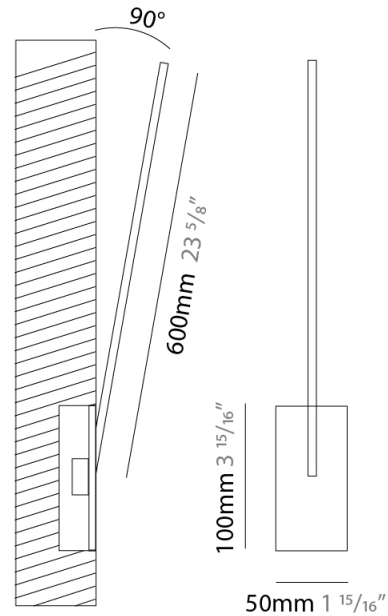

SPILLO 1 ROD RECESSED

D46016- _____ - _____

base number   Color   Finish
Temperature   Options

1. To build a product code in our configurator select the specify button on the base model # product page
2. To build a manual product code on this datasheet choose from the options listed below in blue font and add the suffix to the base model #

GENERAL

Series: Spillo
Subseries: Spillo 1 Rod
Brand: Icone
Division: Design
Mounting Type: Recessed
Mounting Location: Wall
Subcategory: Ambient

PHYSICAL

Shape: Rectangle
Width (mm): 50
Width (in): 1 ¹⁵/₁₆
Height (mm): 600
Height (in): 23 ⁵/₈
Light Distribution: Adjustable
Fixture Finish: WHI / BLK / CHR / BGD
Fixture Material: Brass

ELECTRICAL

Lamp Type: LED
Total Output Wattage (W): 7.92
Dimming: 0-10V Dimming
Driver Included: No
Driver Location: Remote
Driver Type: Constant Voltage - 120Vac
Driver Class: Class 2
Input Voltage (V): 120
Output Voltage (V): 12
Upon Request: (Not included, see components) 0-10Vdc dimming / 277Vac

LED

Color Temperature (°K): 2700 / 3000
Nominal Lumen (lm): 660
CRI: >90 CRI
Lamp Life (hrs): 50000

OPTICAL

Adjustability: Tilt 120°

RATINGS AND CERTIFICATIONS

Certified By: Certified for North American Standards
IP rating: IP20